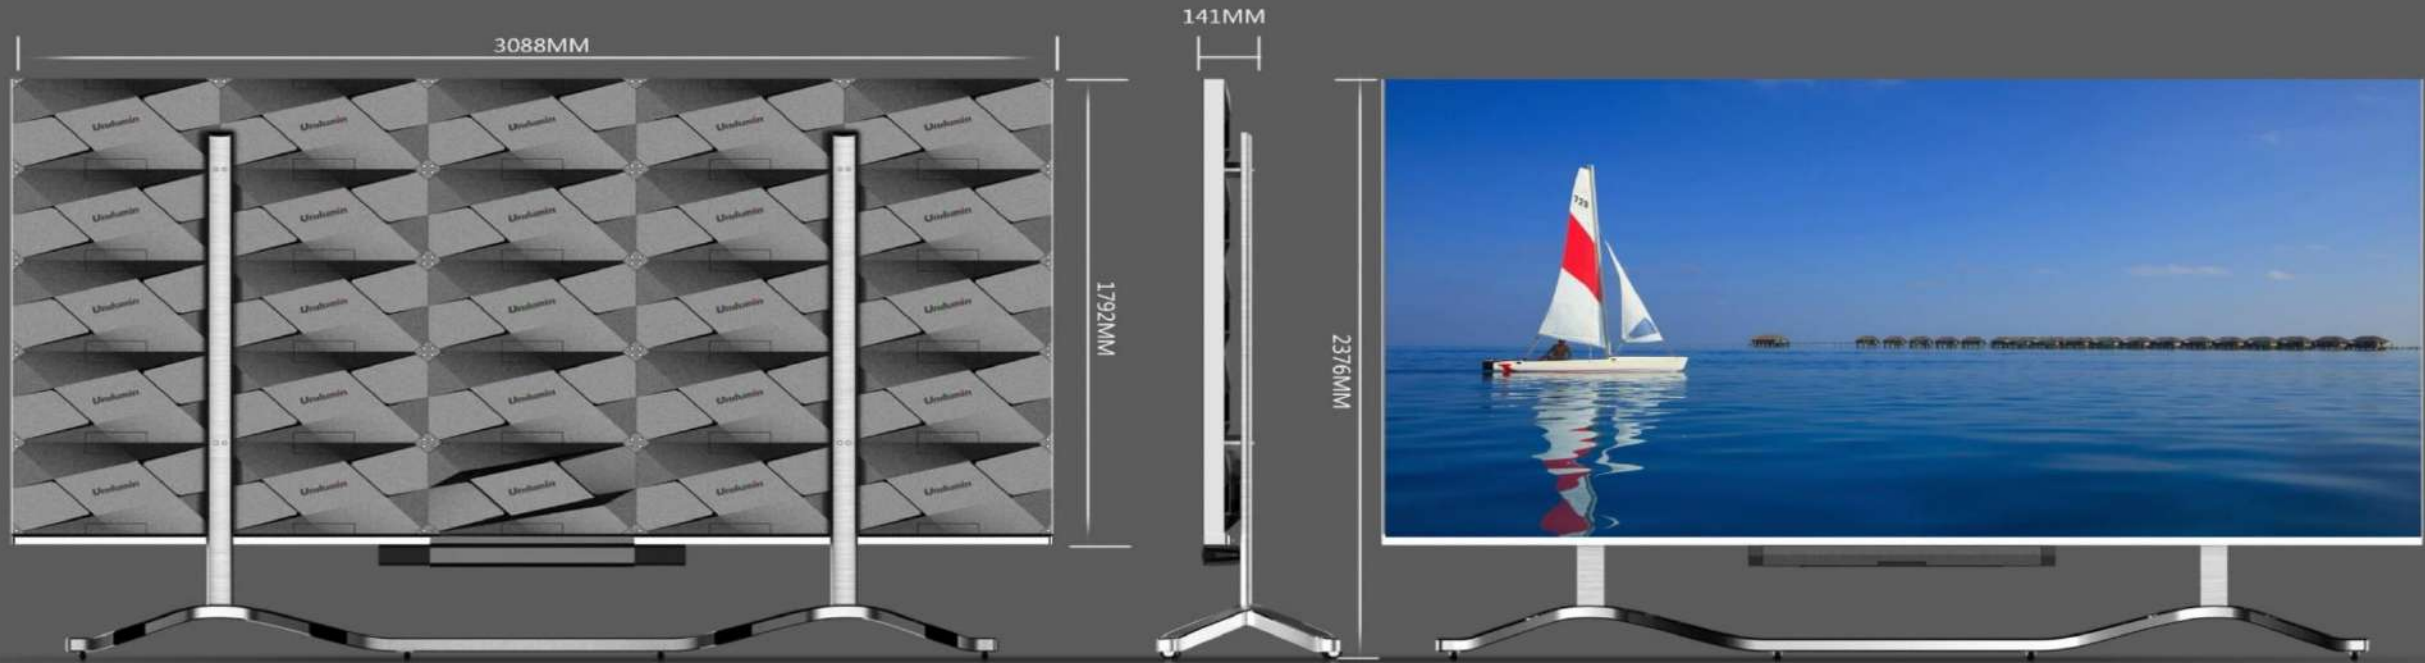

UTV Smart LED TV II

APPLICATIONS

Meeting Room

Retail Store

Airport

Home Theatre

PARAMETERS

Model	UTV-HD110"	UTV-HD138"	UTV-HD165"
Display Technology	Self-luminous LED	Self-luminous LED	Self-luminous LED
Screen Resolution	1920×1080	1920×1080	1920×1080
Aspect Ratio	16:9	16:9	16:9
Screen Size (Diagonal)	110"	138"	165"
Screen dimension	2439mm(w)×1372mm(h)×87mm(d)	3049mm(w)×1715mm(h)×87mm(d)	3659mm(w)×2058mm(h)×87mm(d)
Gap	True Seamless	True Seamless	True Seamless
Optimum Viewing Angle	H: 165°; V:165°	H: 165°; V:165°	H: 165°; V:165°
Brightness	≦ 800 nits (Adjustable)	≦ 800 nits (Adjustable)	≦ 800 nits (Adjustable)
Color Temperature	3000K-10000K (Adjustable)	3000K-10000K (Adjustable)	3000K-10000K (Adjustable)
Gray Level	16bit	16bit	16bit
Refresh Rate	≥1920Hz	≥1920Hz	≥1920Hz
Contrast Ratio	5000:1	5000:1	5000:1
Power Consumption	2.56kw/0.85kw per 1080P	4Kw/1.3kw per 1080P	5.76kw/1.9kw per 1080P screen
Screen Weight	110Kg	170Kg	245Kg
Panel Weight	7.5Kg	7.5Kg	7.5Kg
IP Rating	IP50	IP50	IP50
Unit Panel Size	W609.92mm×H343.08mm (Diagonal 27.5")	W609.92mm×H343.08mm (Diagonal 27.5")	W609.92mm×H343.08mm (Diagonal 27.5")
Unit Panel Resolution	480×270	384×216	320×180
Operating Temperature	-10℃~+45℃	-10℃~+45℃	-10℃~+45℃
Relative Humidity	10~90%RH	10~90%RH	10~90%RH
Power Supply	AC 110-220V (±15%)	AC 110-220V (±15%)	AC 110-220V (±15%)
Input Signal	RF,S-VIDEO,RGBHV,YUV,YC & COMPOSITION, etc.	RF,S-VIDEO,RGBHV,YUV,YC & COMPOSITION, etc.	RF,S-VIDEO,RGBHV,YUV,YC & COMPOSITION, etc.